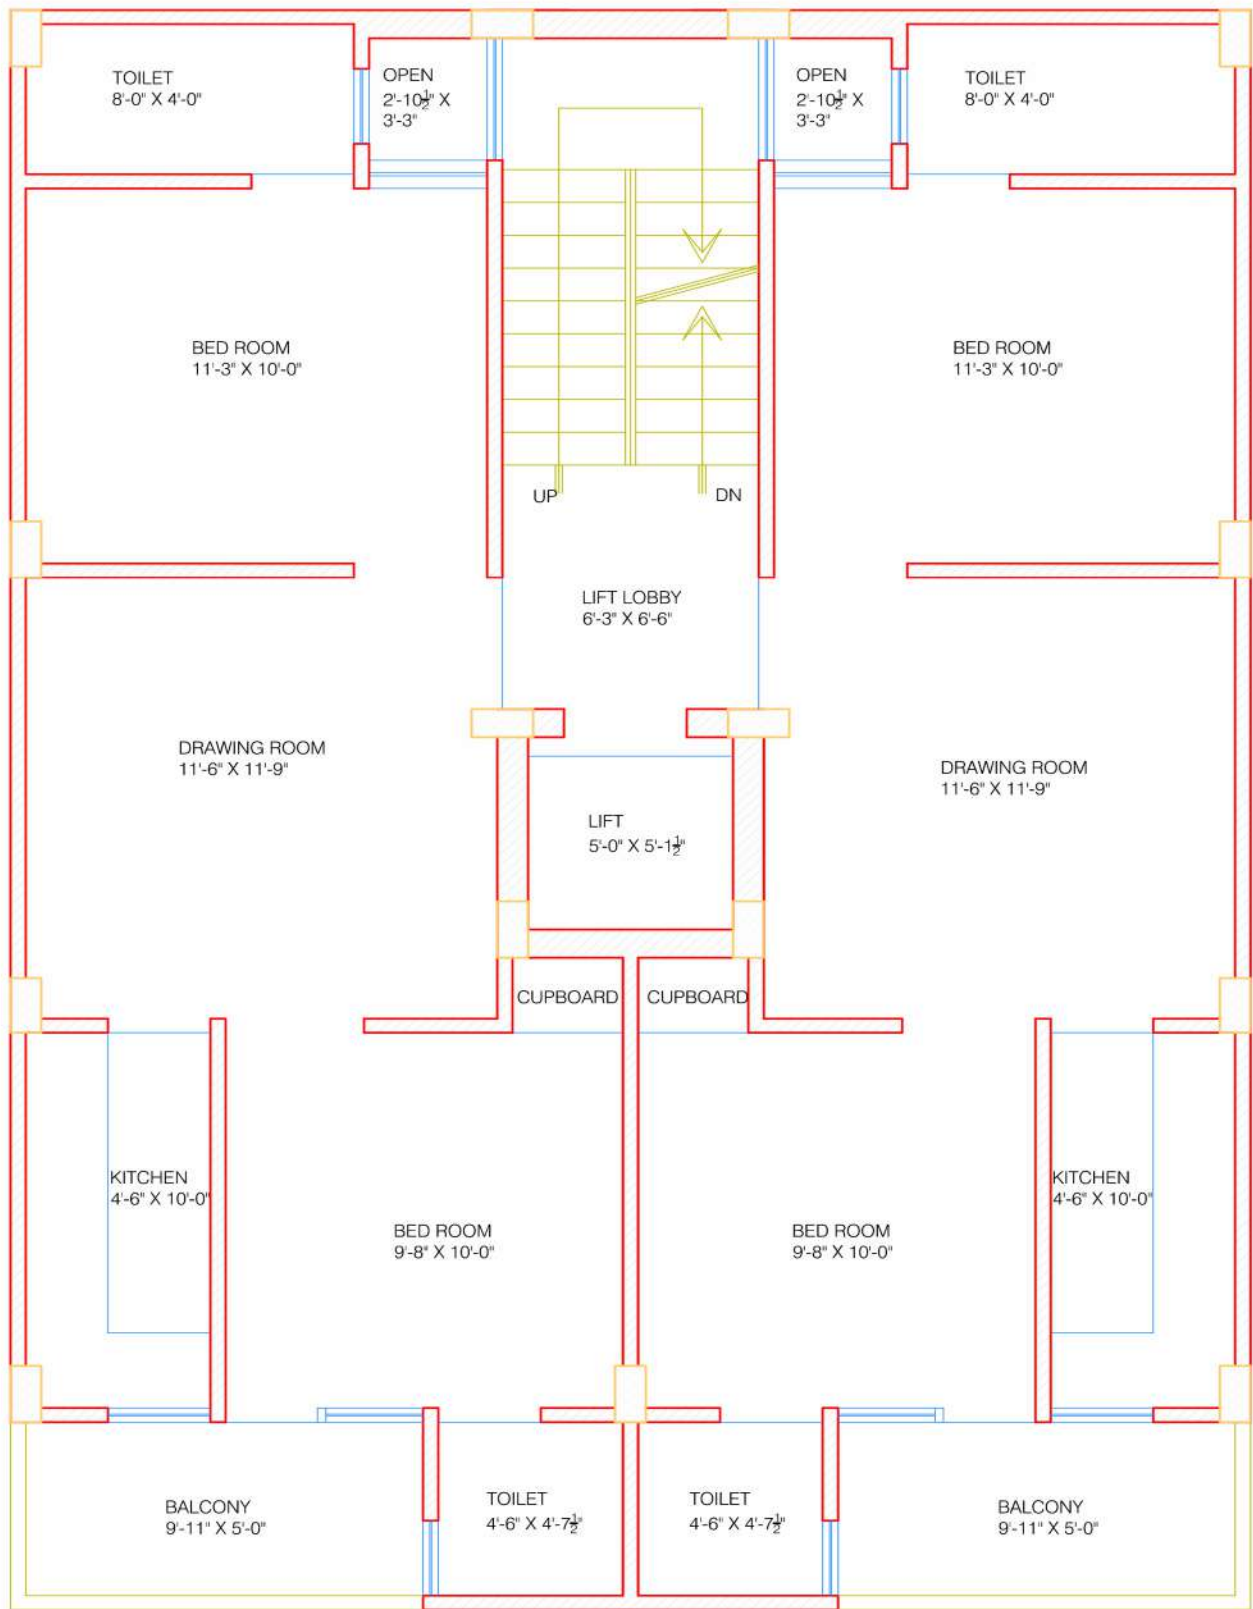

2 BHK FLAT

LOCATION - CHATTARPUR ENCLAVE PHASE 2, SOUTH DELHI

2 BHK FLAT

SIZE 70 SQ.YD.

FEATURES AND AMENITIES

Modular Kitchen

Common Terrace

Car parking

Geyser

FAN

Wardrobe

GOVERNMENT FACILITIES

BSES Meter

Delhi Jal Board Water

IGL Gas Pipeline

CONNECTIVITY: CHATTARPUR ENCLAVE PHASE 2